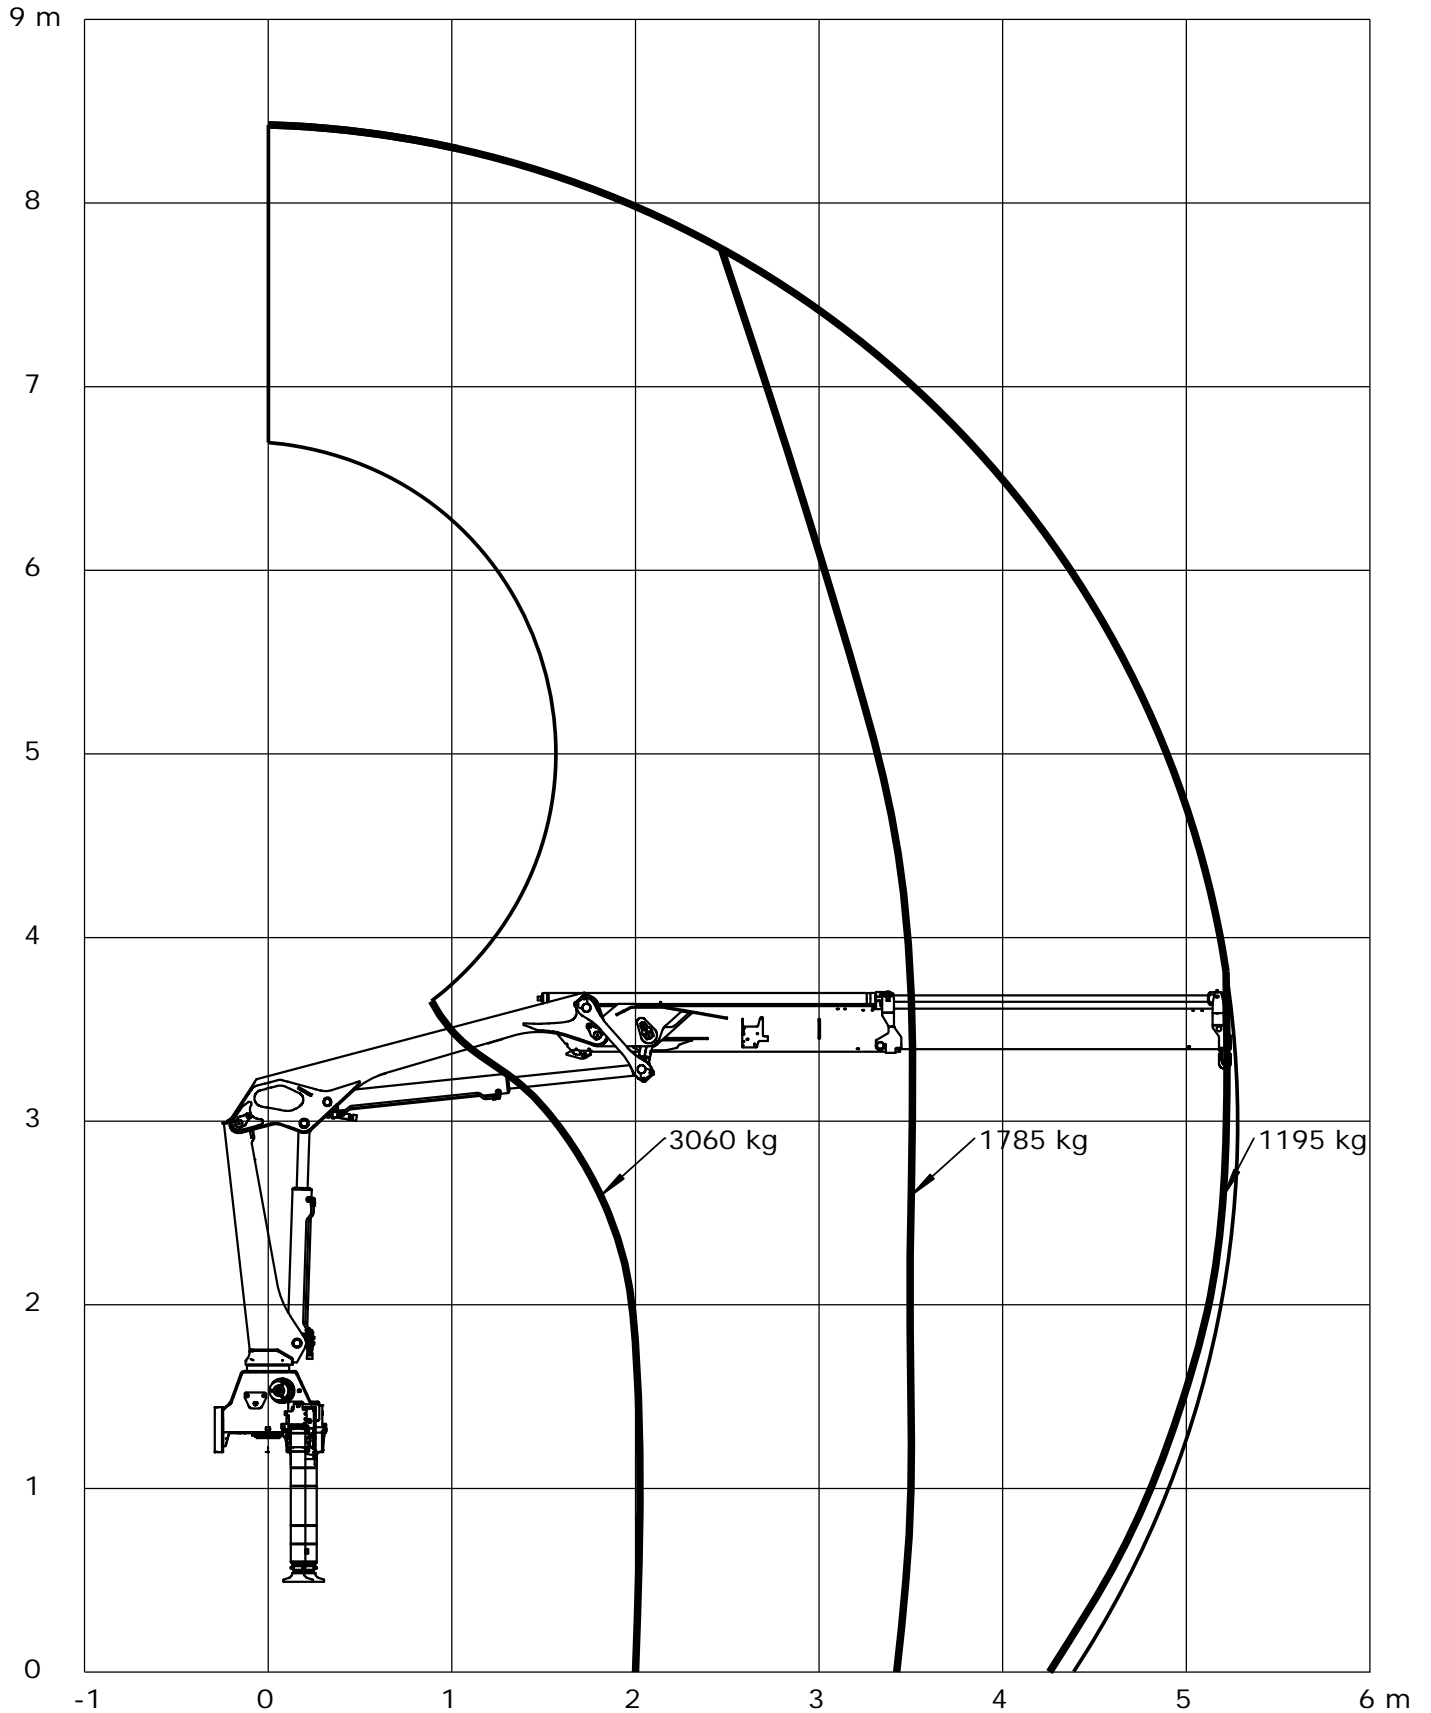

Lifting capacity diagram, K1

Catalogue no.	31 120	Section	321
Date	12-04-2016	Page	1 (1)

Loading group: EN12999 HC1 HD5/B3

Lifting capacity diagram, K2

Catalogue no.	31 120	Section	322
Date	12-04-2016	Page	1 (1)

Loading group: EN12999 HC1 HD5/B3

Lifting capacity diagram, K3

Catalogue no.	Section
31 120	323
Date	Page
12-04-2016	1 (1)

Loading group: EN12999 HC1 HD5/B3

Lifting capacity diagram, K4

Catalogue no.	Section
31 120	324
Date	Page
12-04-2016	1 (1)