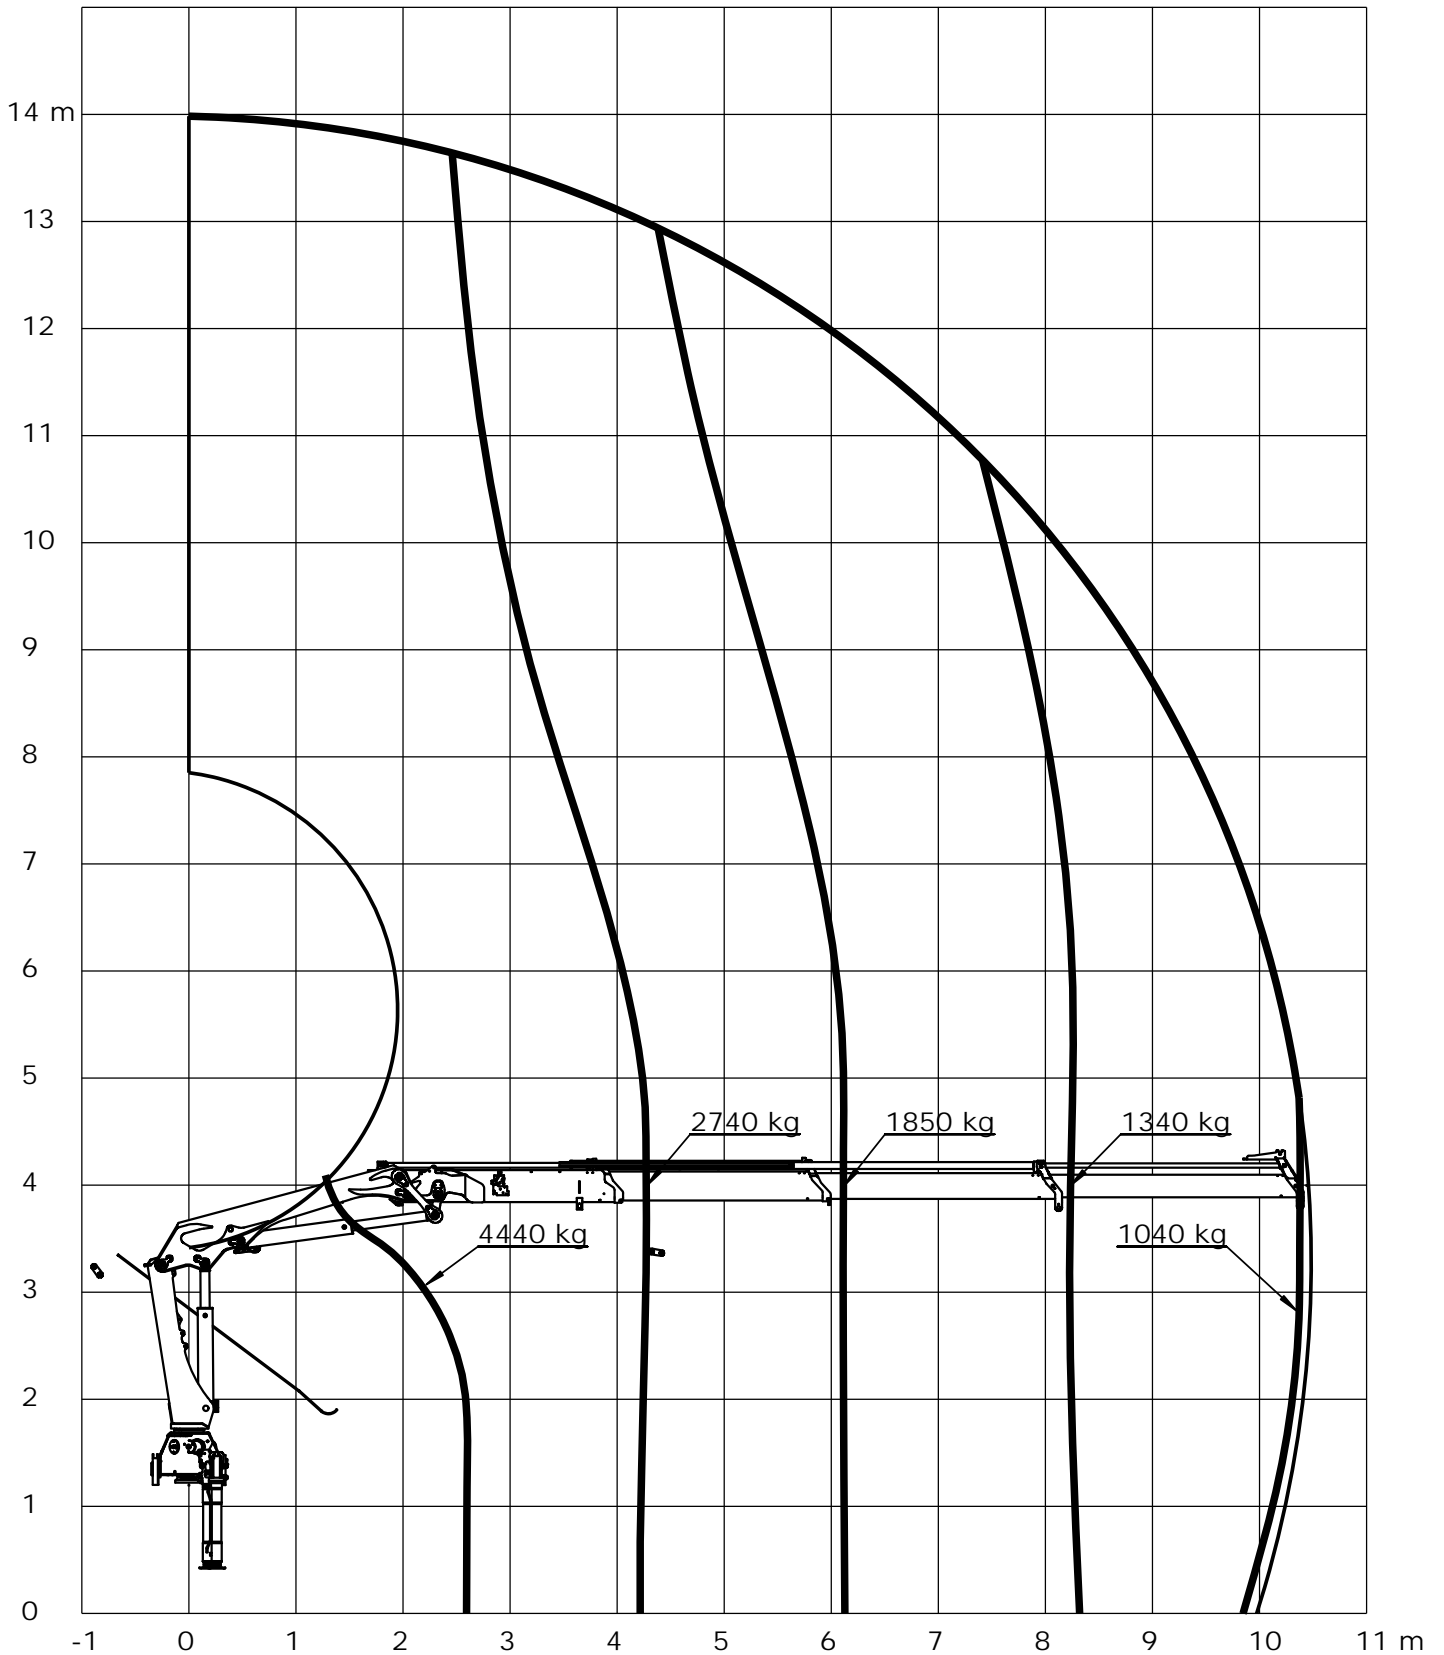

Lifting capacity diagram, K1

Catalogue no.	31 107	Section	321
Date	20-06-2013	Page	1 (1)

Loading group: EN12999 HC1 HD5/B3

Lifting capacity diagram, K2

Catalogue no.	Section
31 107	322
Date	Page
20-06-2013	1 (1)

Loading group: EN12999 HC1 HD5/B3

Lifting capacity diagram, K3

Catalogue no.	Section
31 107	323
Date	Page
20-06-2013	1 (1)

Loading group: EN12999 HC1 HD5/B3

Technical Information 1330-K

Lifting capacity diagram, K4

Catalogue no.	31 107	Section	324
Date	20-06-2013	Page	1 (1)

Loading group: EN12999 HC1 HD5/B3

Lifting capacity diagram, K5

Catalogue no.	31 107	Section	325
Date	20-06-2013	Page	1 (1)

Loading group: EN12999 HC1 HD5/B3