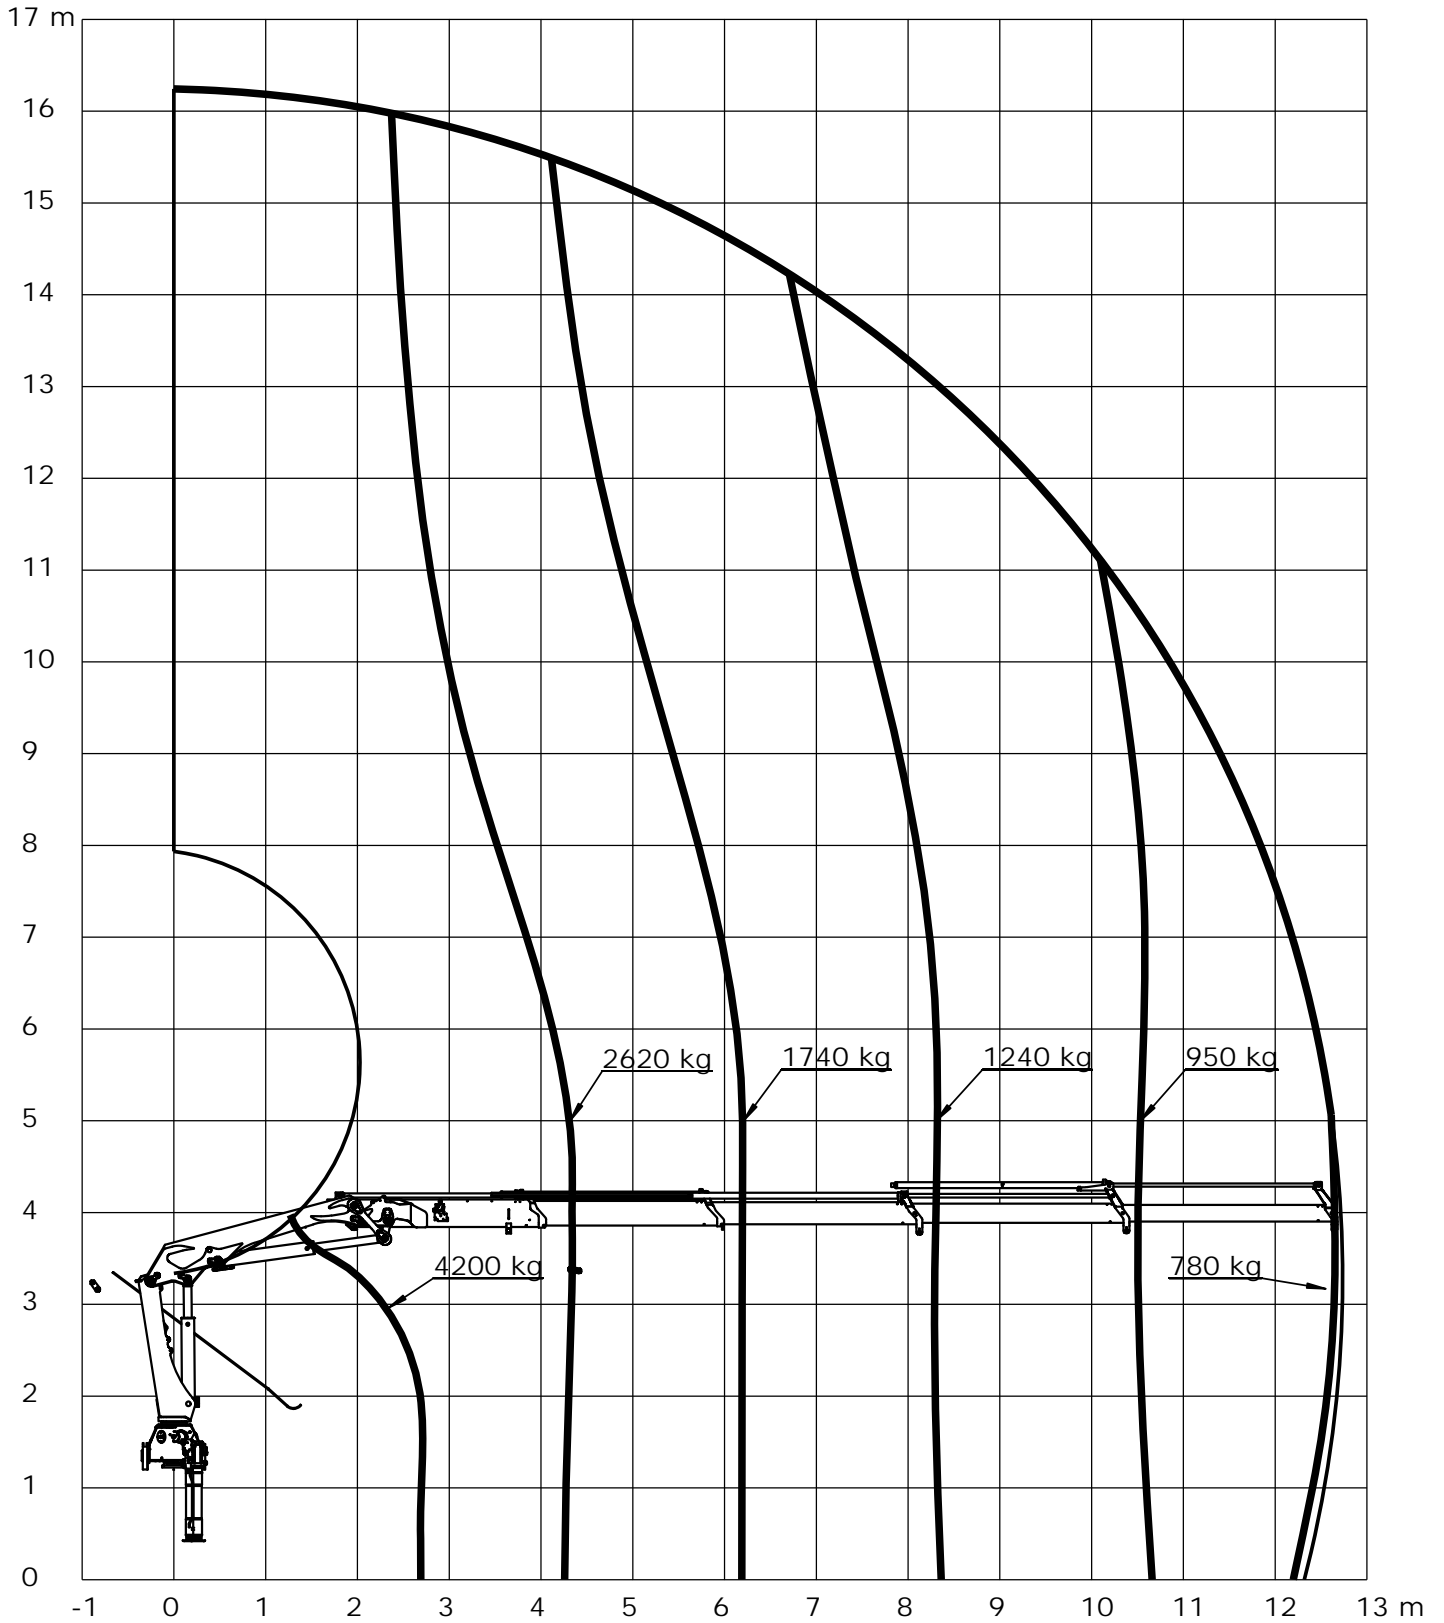

Loading group: EN12999 HC1 HD5/B3

Lifting capacity diagram, K3

Catalogue no.	Section
31 107	323
Date	Page
20-06-2013	1 (1)

Loading group: EN12999 HC1 HD5/B3

Technical Information 1330-K

Lifting capacity diagram, K4

Catalogue no.	31 107	Section	324
Date	20-06-2013	Page	1 (1)

Loading group: EN12999 HC1 HD5/B3

Lifting capacity diagram, K5

Catalogue no.	31 107	Section	325
Date	20-06-2013	Page	1 (1)

Loading group: EN12999 HC1 HD5/B3