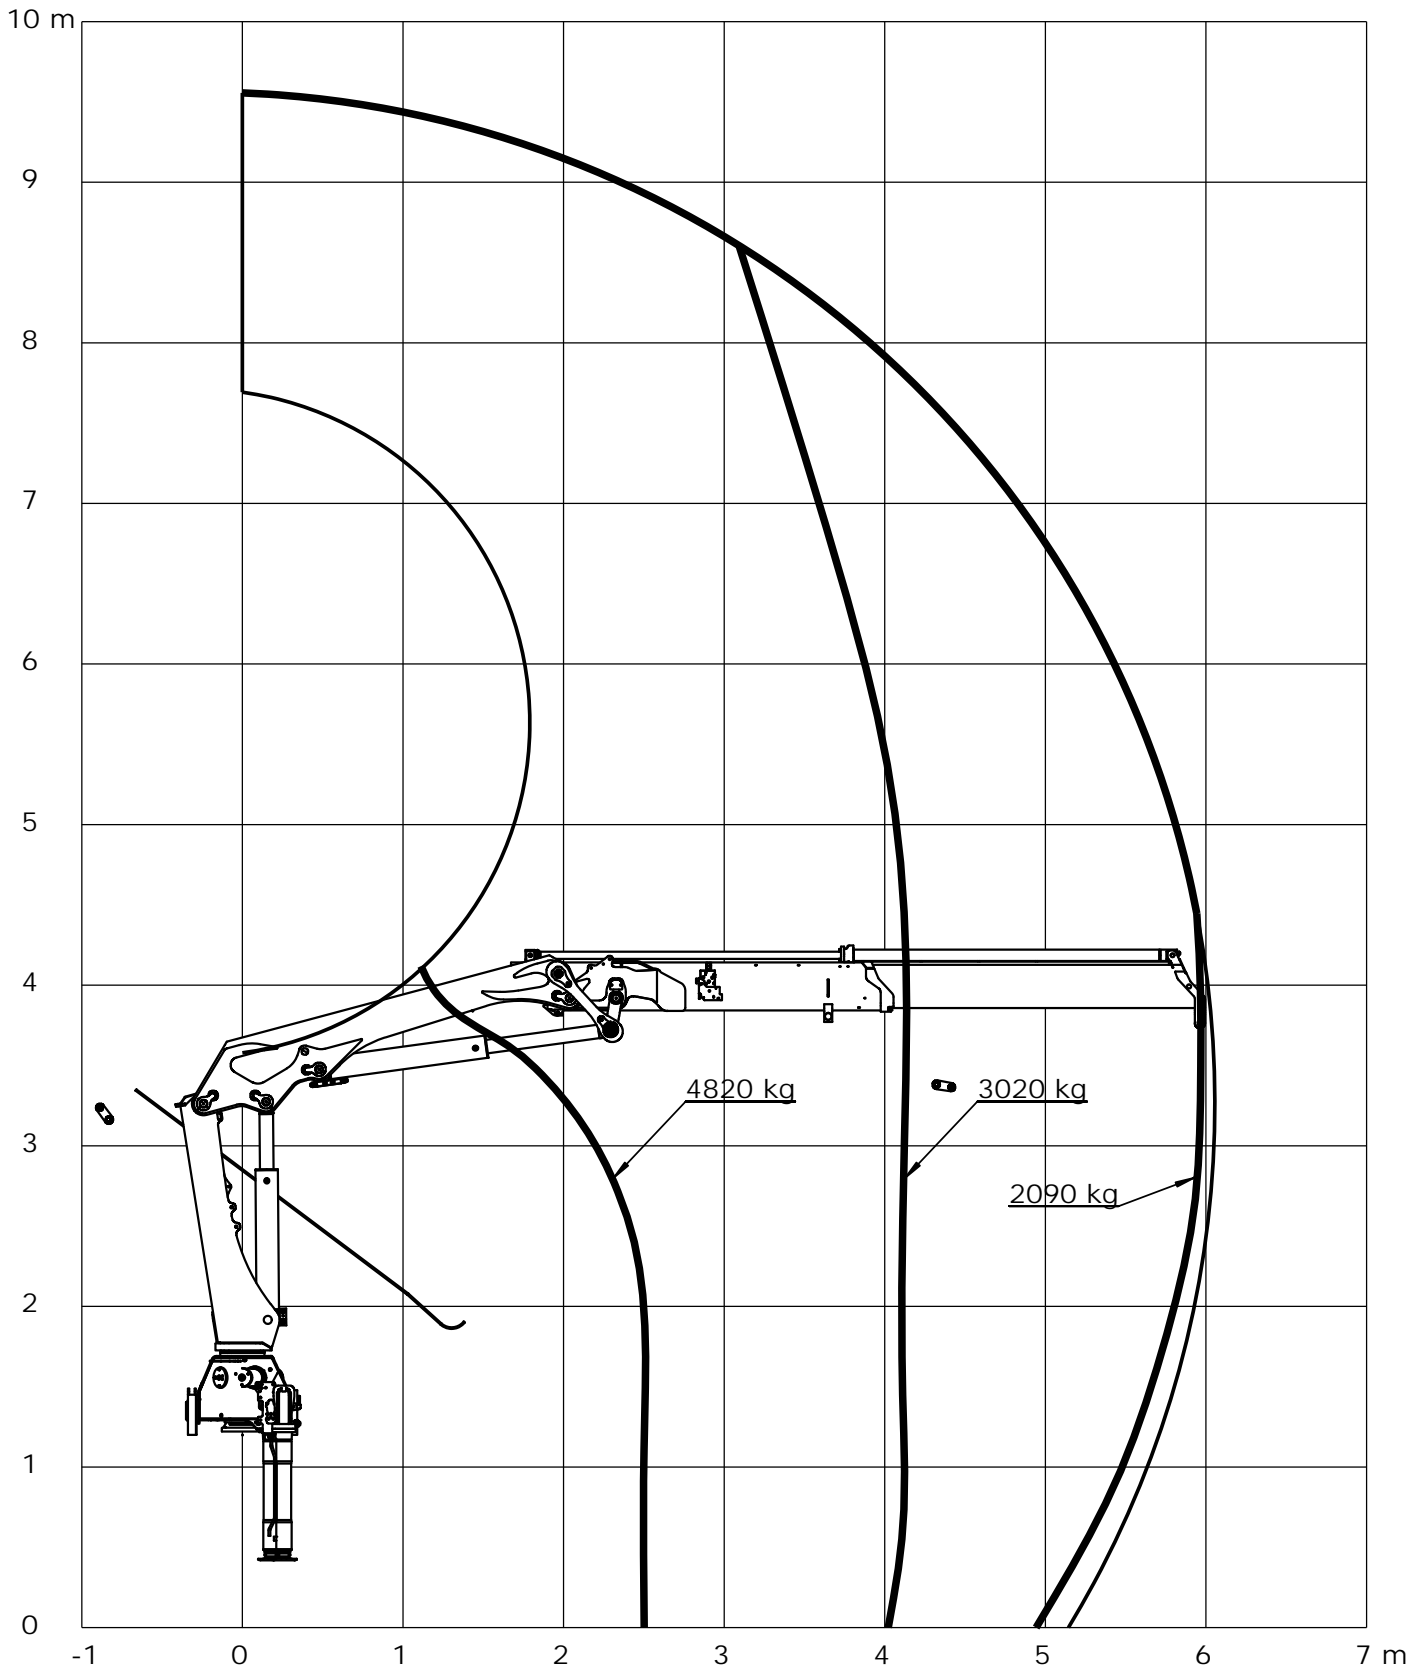

Lifting capacity diagram, K1

Catalogue no.	31 107	Section	321
Date	20-06-2013	Page	1 (1)

Loading group: EN12999 HC1 HD5/B3

Lifting capacity diagram, K2

Catalogue no.	Section
31 107	322
Date	Page
20-06-2013	1 (1)

Loading group: EN12999 HC1 HD5/B3

Lifting capacity diagram, K3

Catalogue no.	Section
31 107	323
Date	Page
20-06-2013	1 (1)

Loading group: EN12999 HC1 HD5/B3

Technical Information 1330-K

Lifting capacity diagram, K4

Catalogue no.	31 107	Section	324
Date	20-06-2013	Page	1 (1)

Loading group: EN12999 HC1 HD5/B3

Lifting capacity diagram, K5

Catalogue no.	31 107	Section	325
Date	20-06-2013	Page	1 (1)

Loading group: EN12999 HC1 HD5/B3