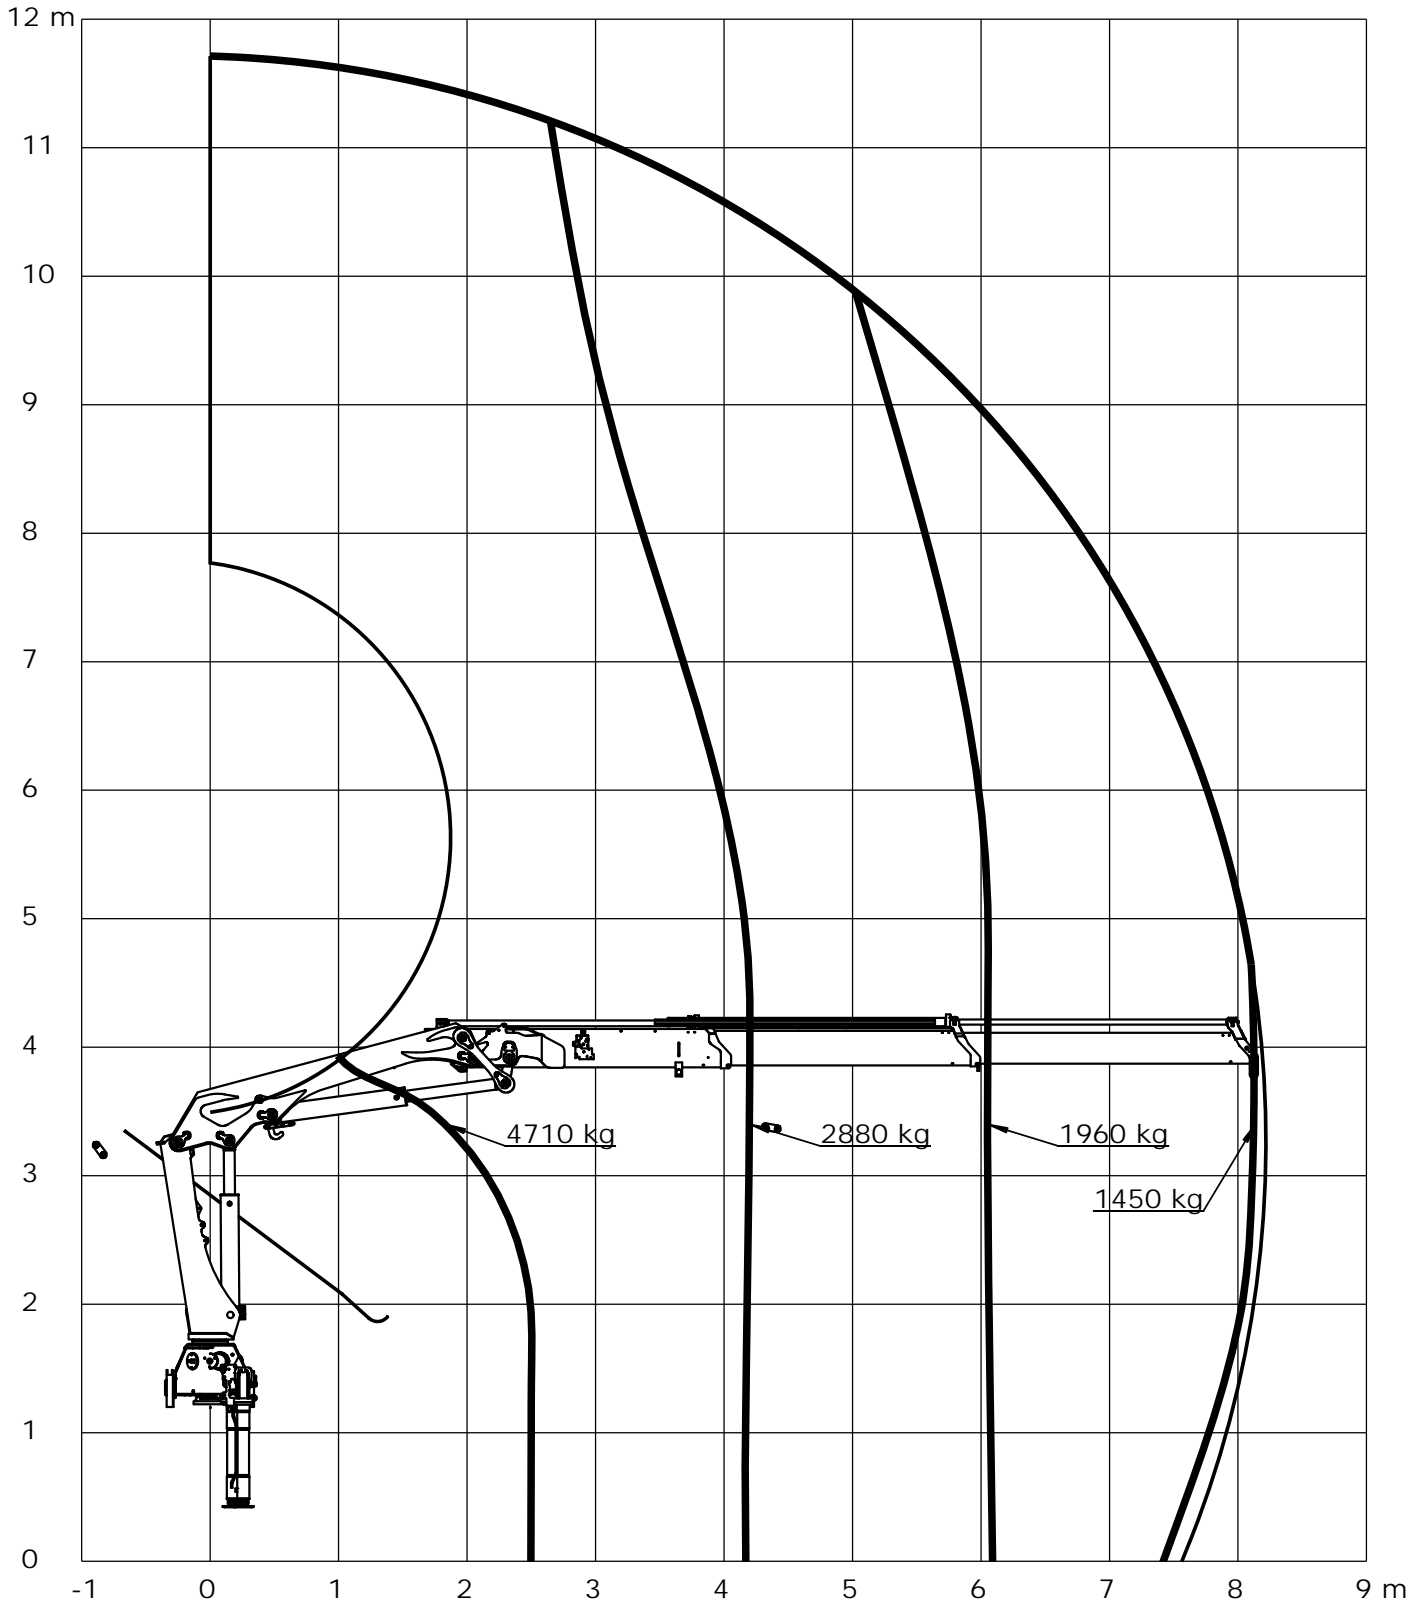

Lifting capacity diagram, K1

Catalogue no.	31 107	Section	321
Date	20-06-2013	Page	1 (1)

Loading group: EN12999 HC1 HD5/B3

Lifting capacity diagram, K2

Catalogue no.	Section
31 107	322
Date	Page
20-06-2013	1 (1)

Loading group: EN12999 HC1 HD5/B3

Lifting capacity diagram, K3

Catalogue no.	Section
31 107	323
Date	Page
20-06-2013	1 (1)

Loading group: EN12999 HC1 HD5/B3

Technical Information 1330-K

Lifting capacity diagram, K4

Catalogue no.	31 107	Section	324
Date	20-06-2013	Page	1 (1)

Loading group: EN12999 HC1 HD5/B3

Lifting capacity diagram, K5

Catalogue no.	31 107	Section	325
Date	20-06-2013	Page	1 (1)

Loading group: EN12999 HC1 HD5/B3