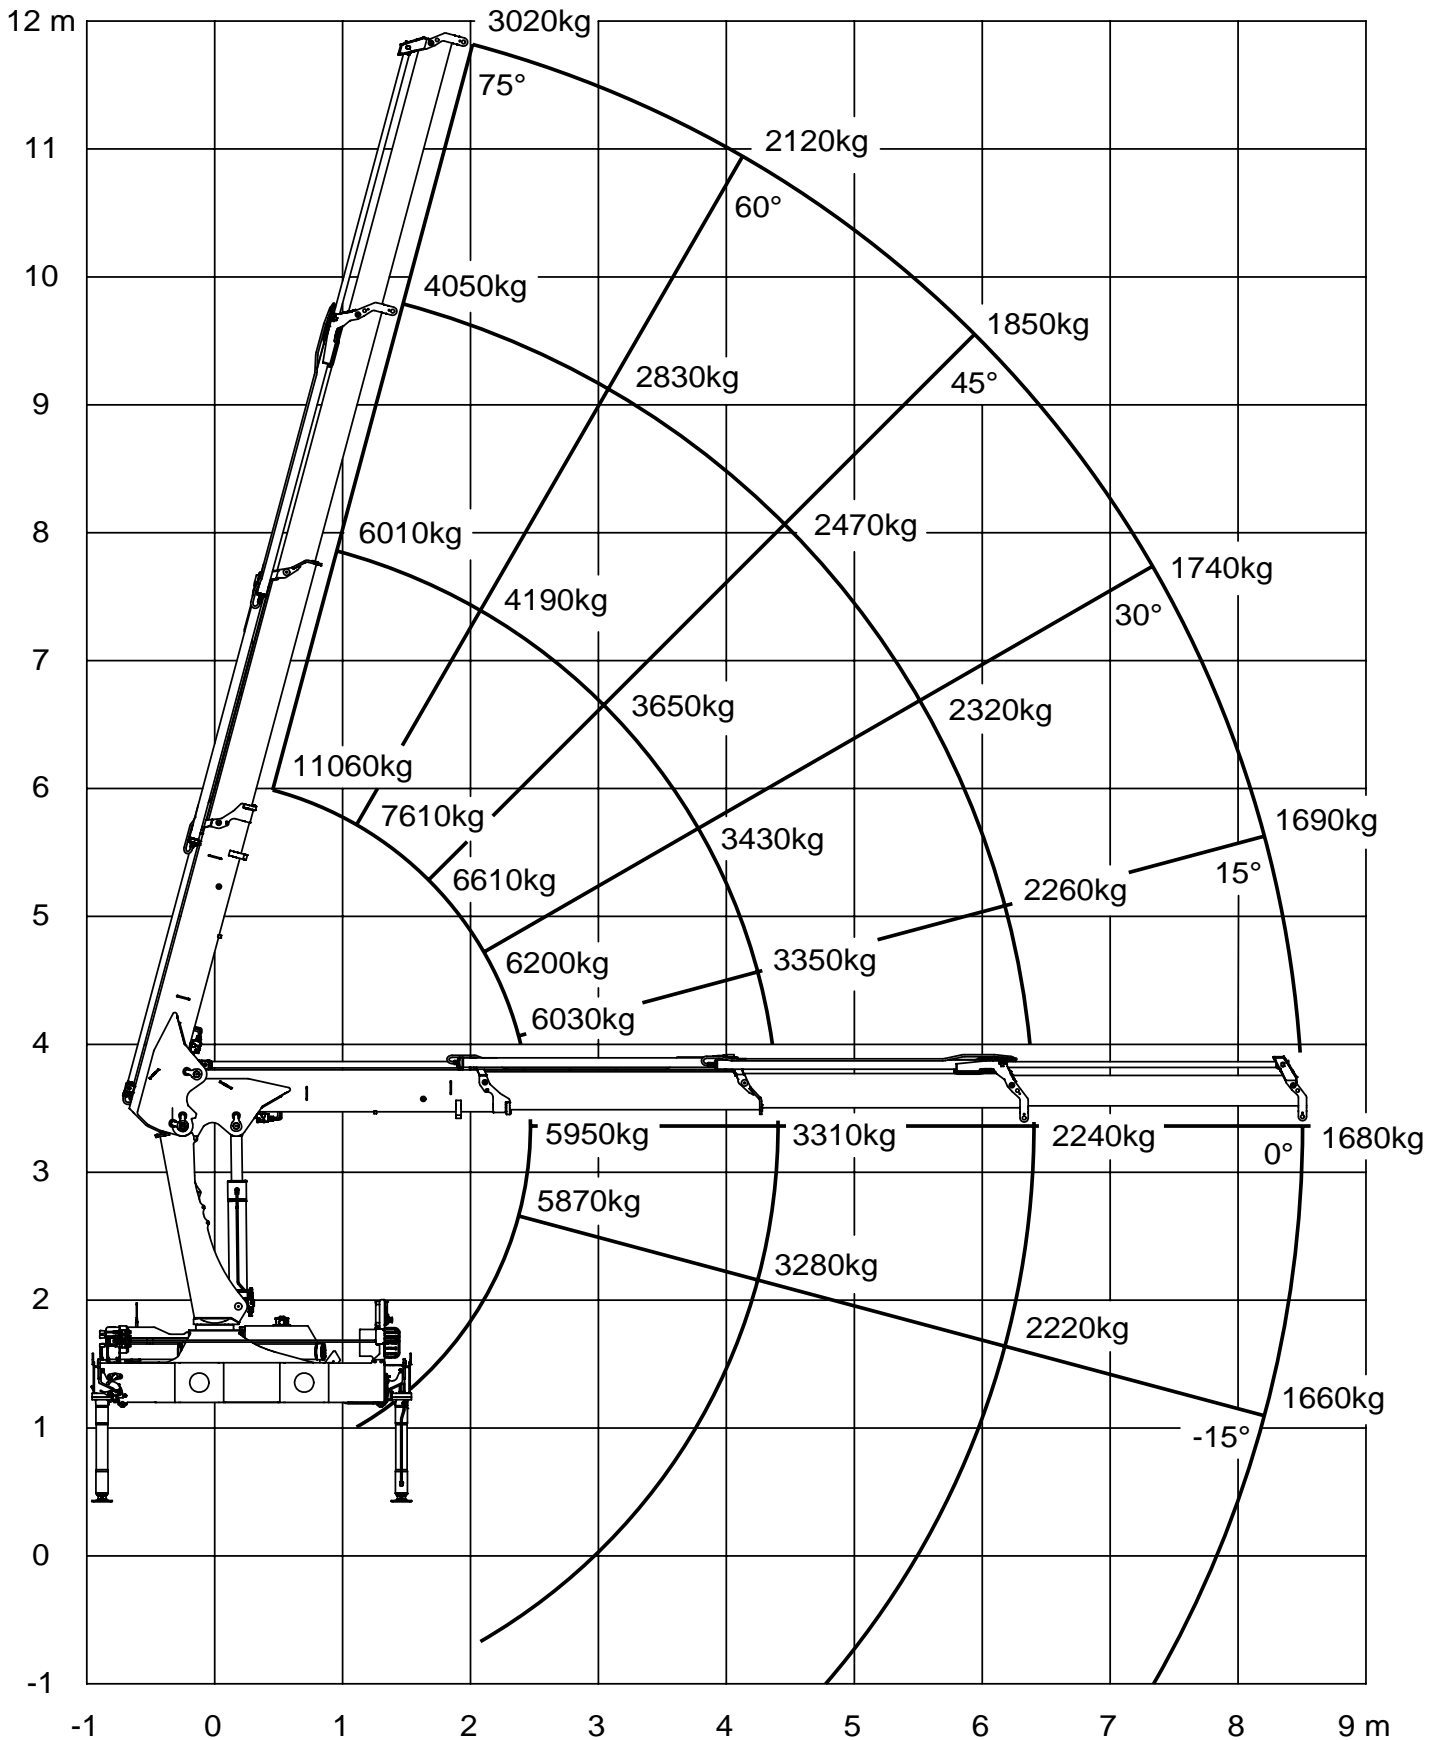

Technical Information 1630-T

Lifting capacity diagram, T3

Catalogue no.	Section
31 100	253
Date	Page
01-03-2011	1 (1)

Technical Information 1630-T

Lifting capacity diagram, T4

Catalogue no.	Section
31 100	254
Date	Page
01-03-2011	1 (1)